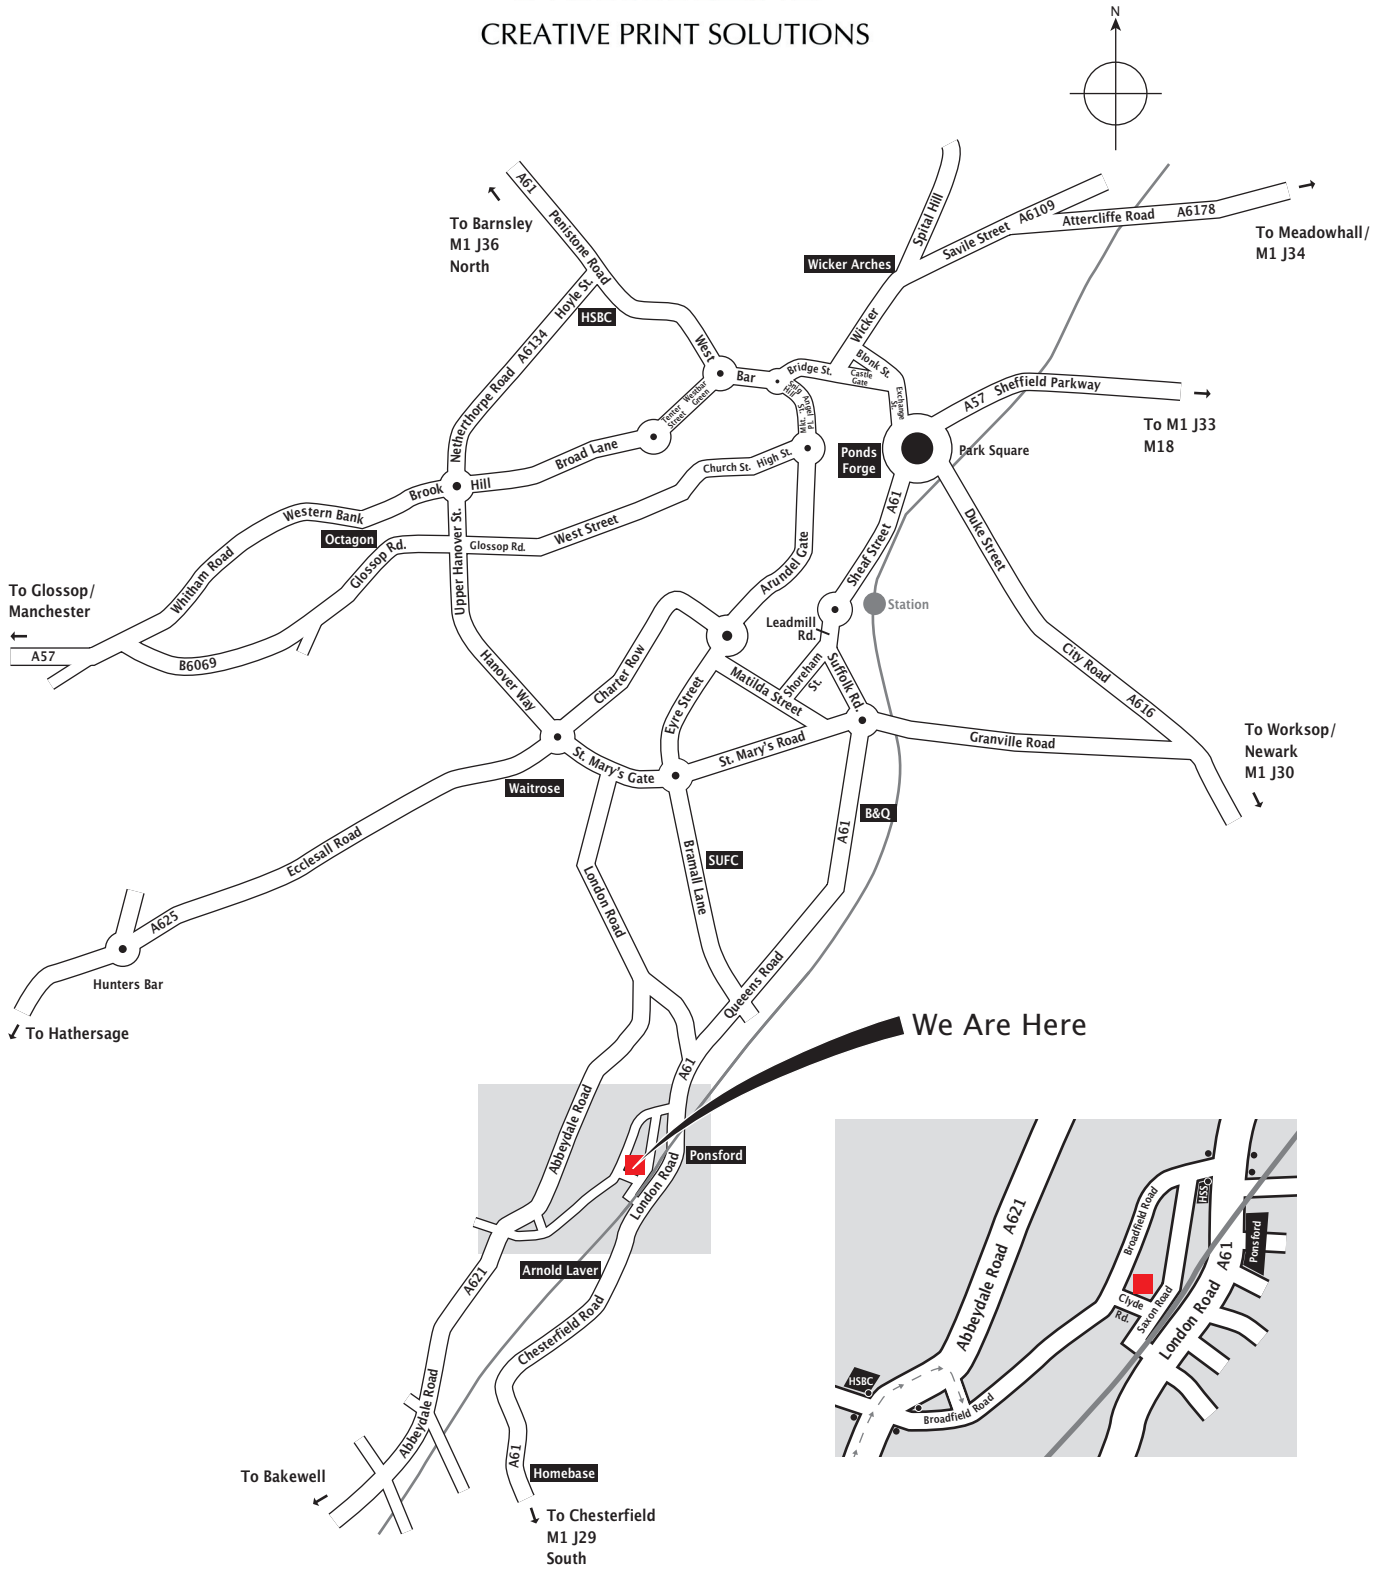

# NORTHEND

CREATIVE PRINT SOLUTIONS

**Northend Creative Print Solutions**

Clyde Road, Sheffield, S8 0TZ, England. **Phone** +44 (0)114 250 0331 **Fax** +44 (0)114 250 0676

**Web Site** [www.northend.co.uk](http://www.northend.co.uk) **E-mail** [info@northend.co.uk](mailto:info@northend.co.uk) **ISDN** +44 (0)114 250 7814